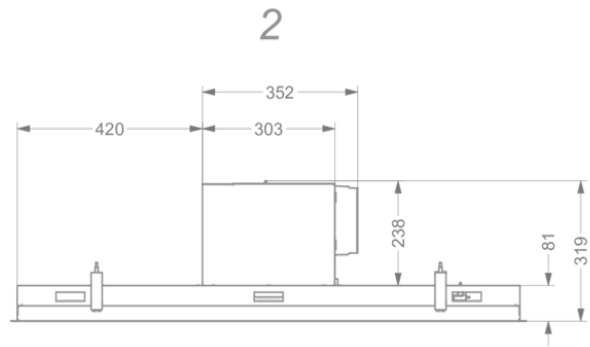

Dimensions

▪ Product dimensions (WxDxH) (mm)	1168 x 508 x 319
▪ Height incl. mounting clamps (without motorbox) (mm)	133
▪ Width flange (mm)	15
▪ Dimensions cut-out opening (WxD) (mm)	1145 x 485
▪ Advised mounting height induction hobs (Hmin-Hmax) (mm)	600 - 1600
▪ Advised mounting height gas hobs (Hmin-Hmax) (mm)	650 - 1600
▪ Advised mounting height ceramic hobs (Hmin-Hmax) (mm)	600 - 1600
▪ Diameter outlet (mm)	150
▪ Position exhaust	Top, Right, Left, Front, Back

Lighting

▪ Functional light dimmable	-
▪ Soft-ON/OFF	-
▪ External light connector	220-230V / max 300W / Not Dimmable

Airflow and noise level

▪ Free airflow (m ³ /h)	815
▪ Airflow (m ³ /h) measured according to EN 61591	
▪ Sound regulation according to EN 60704-2-13	

Technical specifications

- Maximum power (W) 105
- Voltage appliance (V) 220-240
- Frequency (Hz) 50-60
- Power consumption in stand-by-mode (Ps) (W) 0.29
- Net weight (kg) 24
- Length power supply cable (m) 1,2