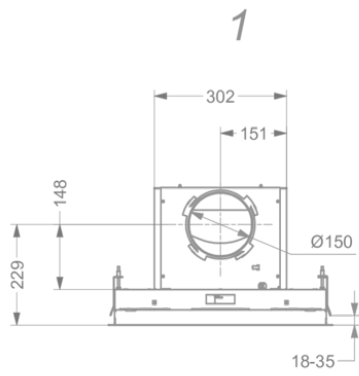

Dimensions

▪ Product dimensions (WxDxH) (mm)	1168 x 508 x 319
▪ Height incl. mounting clamps (without motorbox) (mm)	133
▪ Width flange (mm)	15
▪ Dimensions cut-out opening (WxD) (mm)	1145 x 485
▪ Advised mounting height induction hobs (Hmin-Hmax) (mm)	600 - 1600
▪ Advised mounting height gas hobs (Hmin-Hmax) (mm)	650 - 1600
▪ Advised mounting height ceramic hobs (Hmin-Hmax) (mm)	600 - 1600
▪ Diameter outlet (mm)	150
▪ Position exhaust	Top, Right, Left, Front, Back

Lighting

▪ Functional light dimmable	-
▪ Soft-ON/OFF	-
▪ External light connector	220-230V / max 300W / Not Dimmable

Airflow and noise level

▪ Free airflow (m ³ /h)	815
▪ Airflow (m ³ /h) measured according to EN 61591	
▪ Sound regulation according to EN 60704-2-13	

Technical specifications

- Maximum power (W) 105
- Voltage appliance (V) 220-240
- Frequency (Hz) 50-60
- Power consumption in stand-by-mode (Ps) (W) 0.29
- Net weight (kg) 24
- Length power supply cable (m) 1,2